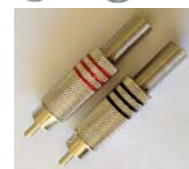

Articolo RC22 RCA connector ABS Silver body cable 6.2mm
€. 2,00

Articolo RC23 RCA connector PVC chassis mount type hexagon B/R
€. 2,00

Articolo RC24 RCA connector ABS Nickel body - spring - female
€. 1,50

Articolo RC25 RCA connector ABS Nickel body - spring - male
€. 2,50

Articolo RC25 BB RCA connector ABS Black body - spring - male
€. 2,50

Articolo RC26 RCA connector Teflon lock type cable 10.2mm
€. 9,00